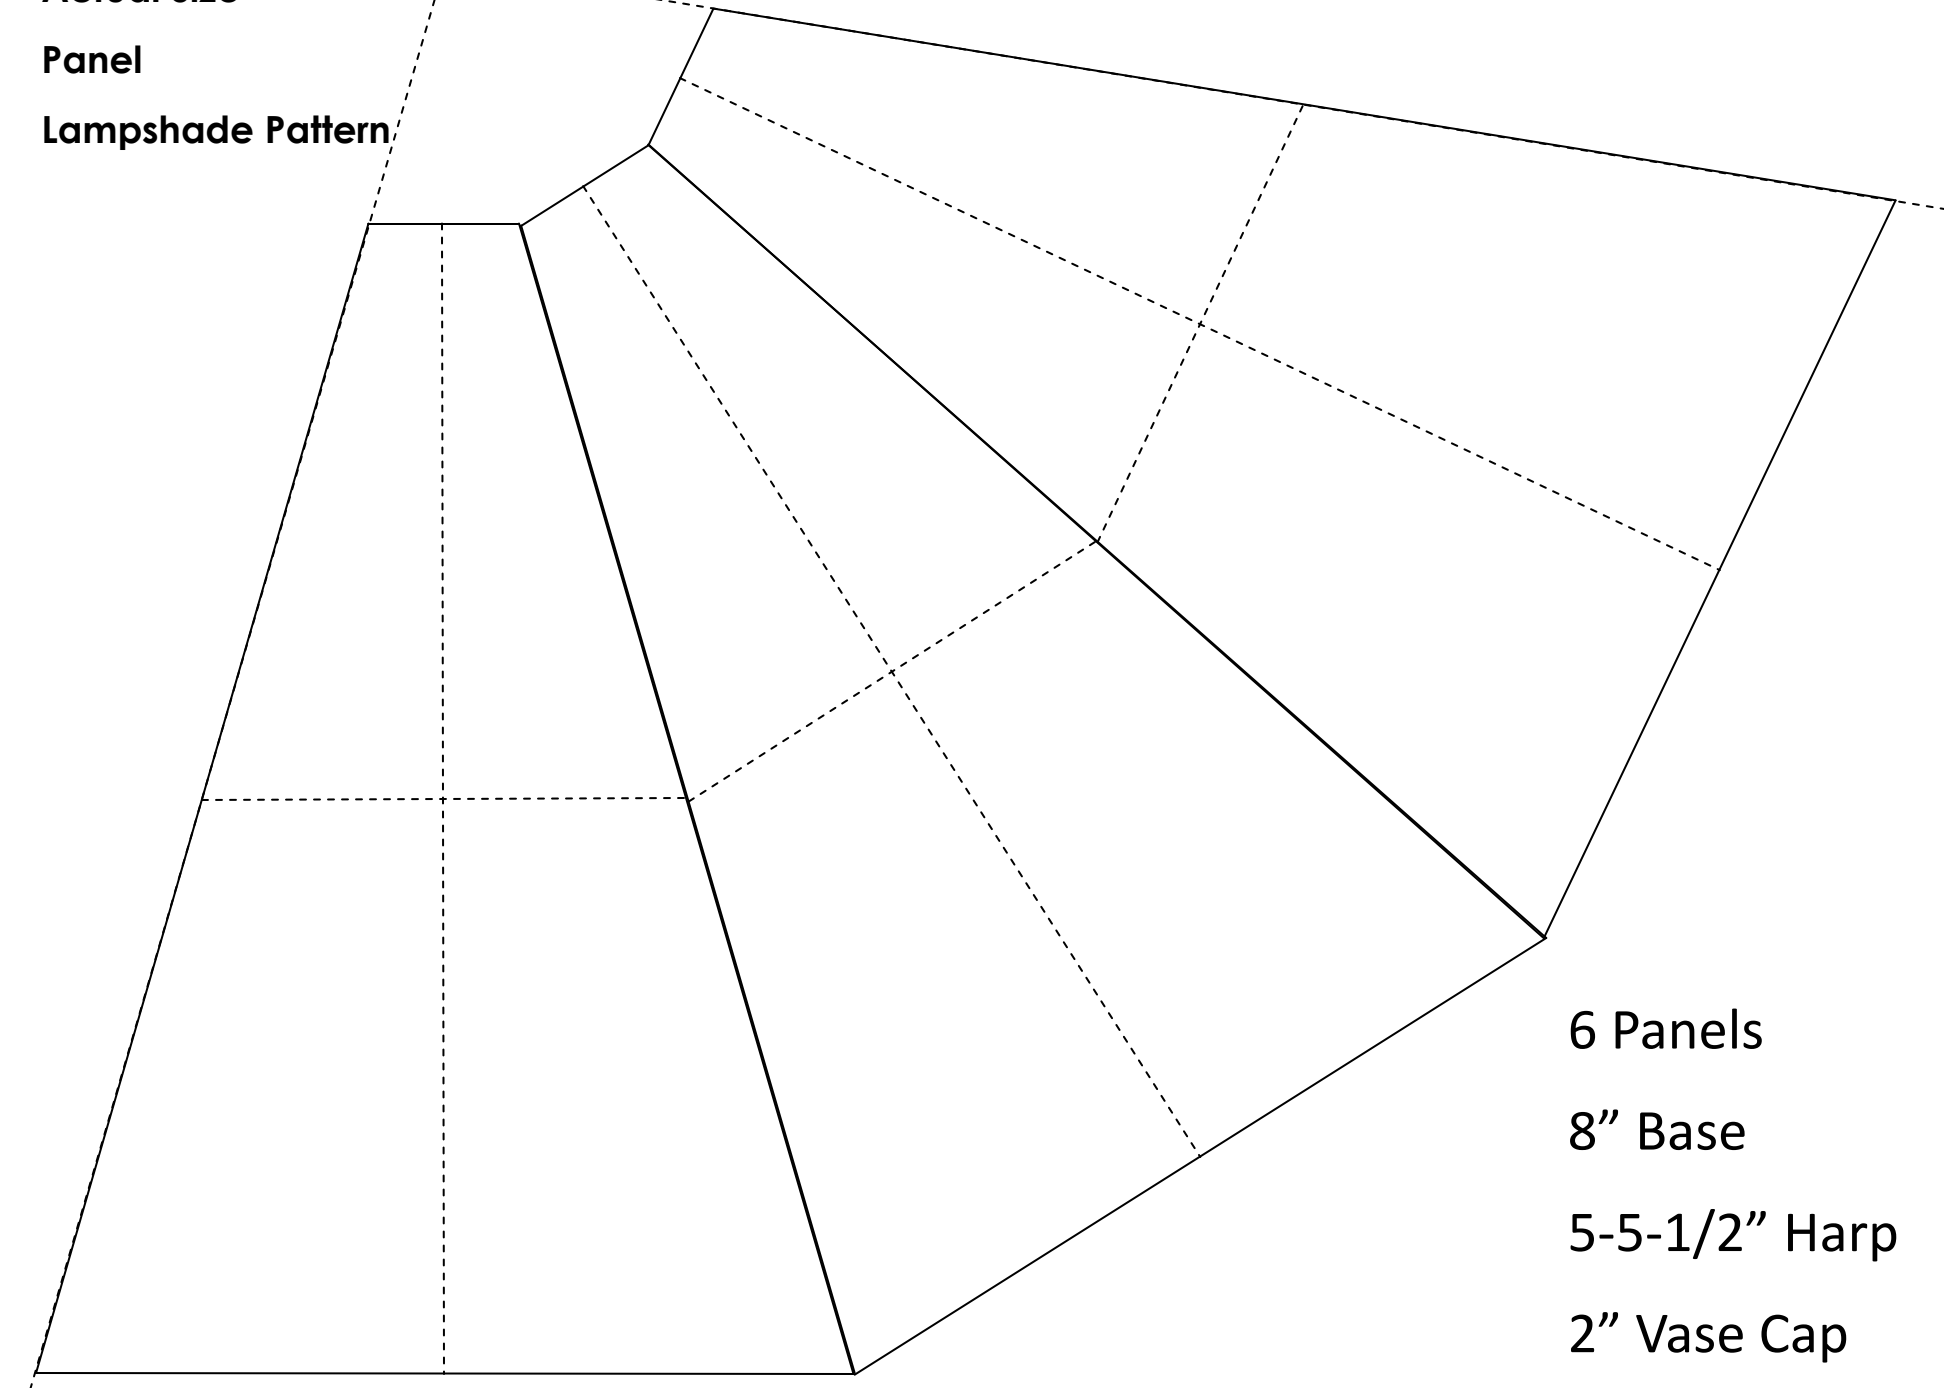

**Actual Size  
Panel  
Lampshade Pattern**

Fold on dotted lines to match panels

6 Panels  
8" Base  
5-5-1/2" Harp  
2" Vase Cap